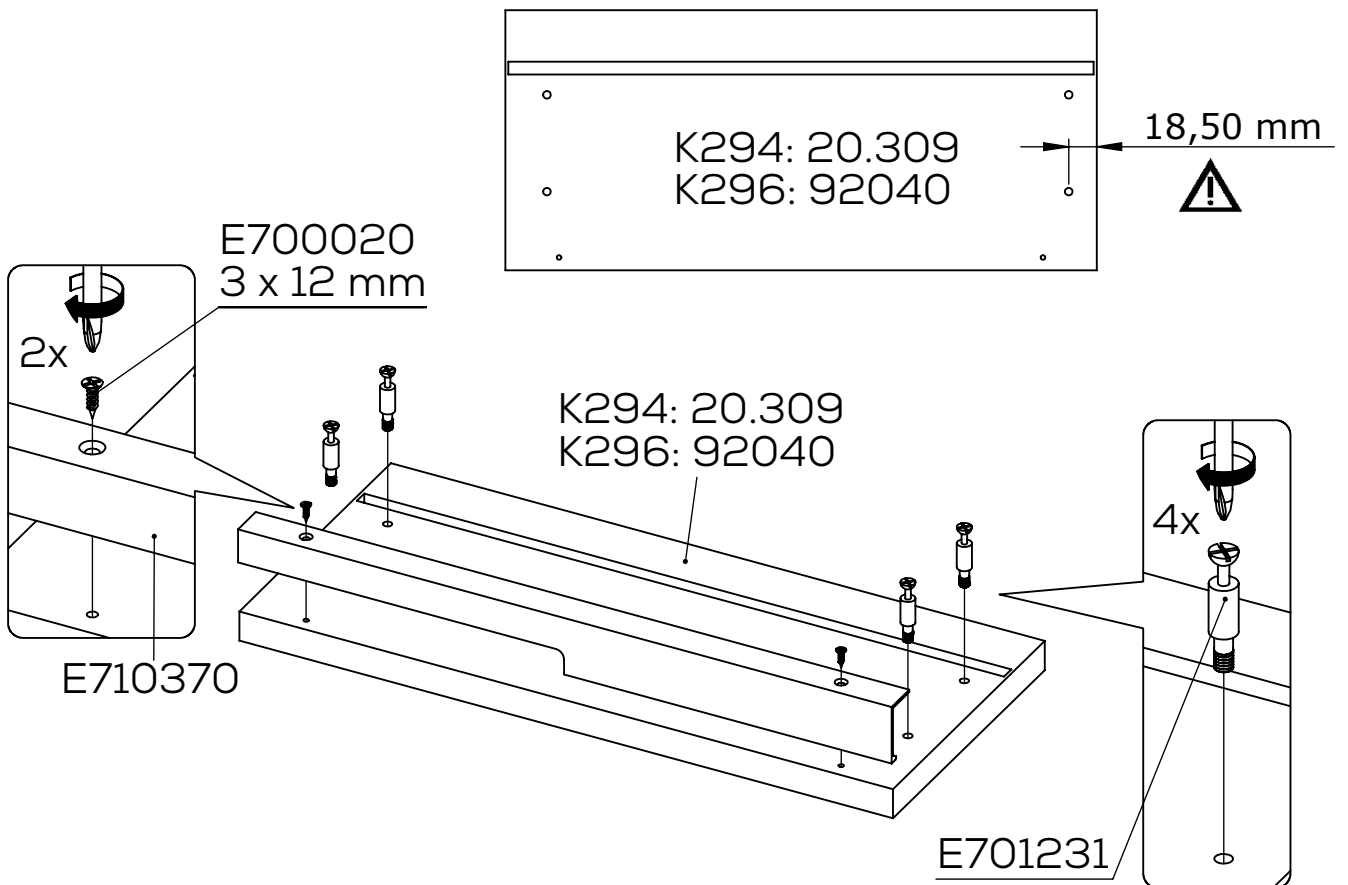

# K387

---

K601: 10.597  
K605: E440001 (800 x 372 x 4 mm)

28.295

K294: 20.309  
K296: 92040

K294: 20.310  
K296: 92041

K601: 90342  
K605: 90339

K601: 90543  
K605: 90540

... ..  
K601: 90543  
K605: 90540  
... ..

28.295  
(1049 x 771 x 2,5 mm)

K601: 10.597  
K605: E440001  
800 x 372 x 4 mm

K602

07.319

11.043

14.246

2x 16.160

18

2x

19

2x

20

21

22