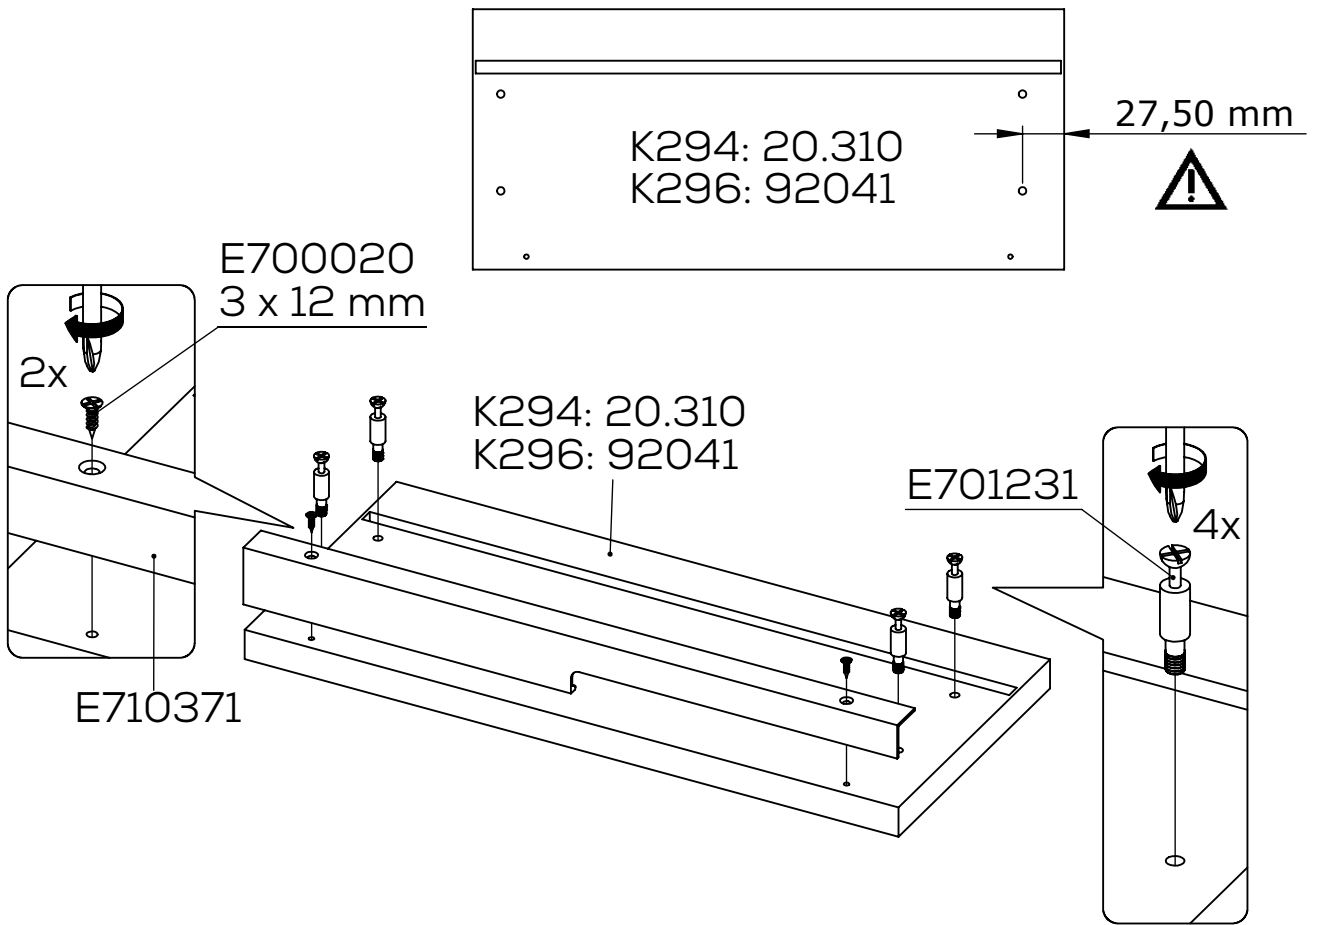

# K387

---

K601: 10.597  
K605: E440001 (800 x 372 x 4 mm)

28.295

K294: 20.309  
K296: 92040

K294: 20.310  
K296: 92041

K601: 90342  
K605: 90339

K601: 90543  
K605: 90540

... ..  
K601: 90543  
K605: 90540  
... ..

28.295  
(1049 x 771 x 2,5 mm)

K601: 10.597  
K605: E440001  
800 x 372 x 4 mm

K602

07.319

11.043

14.246

2x 16.160

18

2x

19

2x

20

21

22