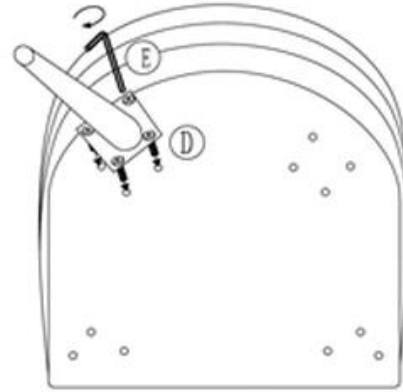

www.kare.de www.kare-design.de

ITEM NO.:84780
Arm Chair Sandwich Mauve

KARE
DESIGN

A x1

B x2

C x2

D x16

E x1

STEP 1

STEP 2