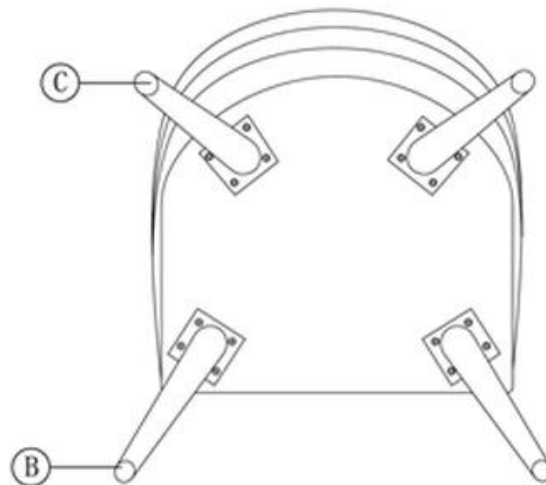

www.kare.de www.kare-design.de

ITEM NO.:84780
Arm Chair Sandwich Mauve

KARE
DESIGN

A x1

B x2

C x2

D x16

E x1

STEP 1

STEP 2