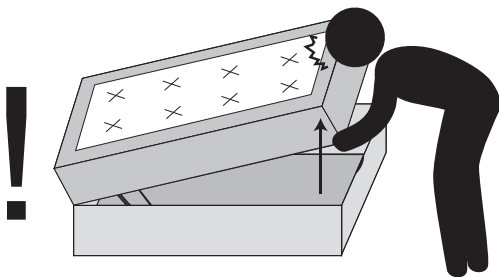

# Sun Garden - Safety instructions 12.2024 - Storage

The assembly should be carried out on a base

Headboard must stand on the wall for stability

The mattress should be rolled out 48 to achieve full volume

Do not climb into the storage space  
Maximum load 20 KG

Watchout, the bed box can open while unpacking.

Be careful, not to squeeze your head into the bed box

Put the plastic stopper to the gas spring so that the bed box can't close

The piston of the gaspring must be at the top

Grasp the bed on the upper end, while closing