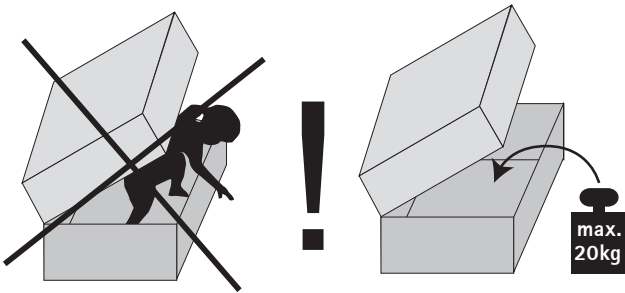

# Sun Garden - Safety instructions 12.2024 - Storage

The assembly should be carried out on a base

Headboard must stand on the wall for stability

The mattress should be rolled out 48 to achieve full volume

Do not climb into the storage space  
Maximum load 20 KG

Watchout, the bed box can open while unpacking.

Be careful, not to squeeze your head into the bed box

Put the plastic stopper to the gas spring so that the bed box can't close

The piston of the gaspring must be at the top

Grasp the bed on the upper end, while closing