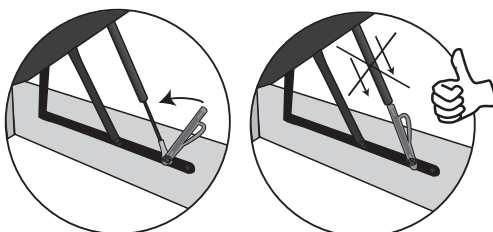

# Sun Garden - Safety instructions 12.2024 - Storage

The assembly should be carried out on a base

Headboard must stand on the wall for stability

The mattress should be rolled out 48 to achieve full volume

Do not climb into the storage space  
Maximum load 20 KG

Watchout, the bed box can open while unpacking.

Be careful, not to squeeze your head into the bed box

Put the plastic stopper to the gas spring so that the bed box can't close

The piston of the gaspring must be at the top

Grasp the bed on the upper end, while closing