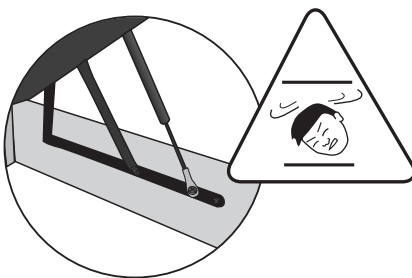

# Sun Garden - Safety instructions 12.2024 - Storage

The assembly should be carried out on a base

Headboard must stand on the wall for stability

The mattress should be rolled out 48 to achieve full volume

Do not climb into the storage space  
Maximum load 20 KG

Watchout, the bed box can open while unpacking.

Be careful, not to squeeze your head into the bed box

Put the plastic stopper to the gas spring so that the bed box can't close

The piston of the gaspring must be at the top

Grasp the bed on the upper end, while closing