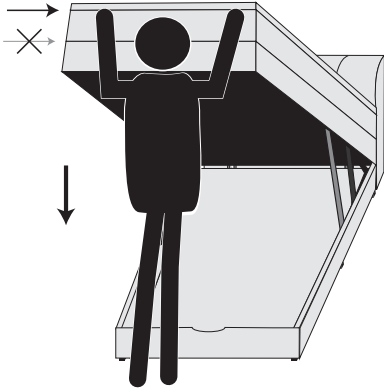

# Sun Garden - Safety instructions 12.2024 - Storage

The assembly should be carried out on a base

Headboard must stand on the wall for stability

The mattress should be rolled out 48 to achieve full volume

Do not climb into the storage space  
Maximum load 20 KG

Watchout, the bed box can open while unpacking.

Be careful, not to squeeze your head into the bed box

Put the plastic stopper to the gas spring so that the bed box can't close

The piston of the gaspring must be at the top

Grasp the bed on the upper end, while closing