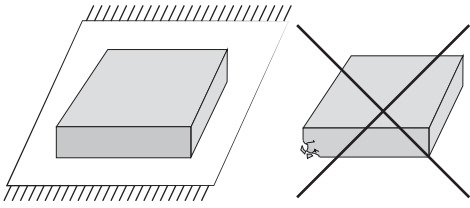

# Sun Garden - Safety instructions 12.2024 - Storage

The assembly should be carried out on a base

Headboard must stand on the wall for stability

The mattress should be rolled out 48 to achieve full volume

Do not climb into the storage space  
Maximum load 20 KG

Watchout, the bed box can open while unpacking.

Be careful, not to squeeze your head into the bed box

Put the plastic stopper to the gas spring so that the bed box can't close

The piston of the gaspring must be at the top

Grasp the bed on the upper end, while closing