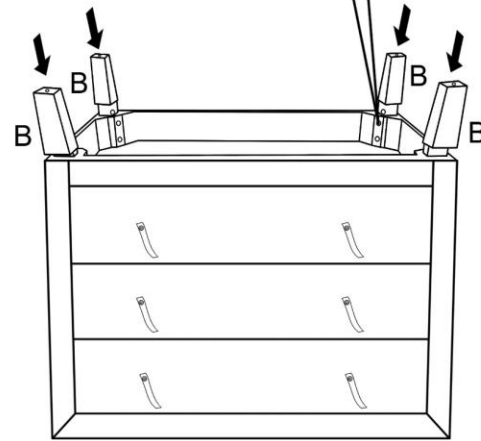

ITEM#83892 Dresser Luxury Champagne 3 Drawers

KARE
DESIGN

A x1 pc

B x4 pcs

| | | |
|---|--|-------|
| ① |  Bolts | 8 pcs |
| ② |  Spring Washers | 8 pcs |
| ③ |  Flat Washers | 8 pcs |
| ④ |  Allen key | 1 pc |